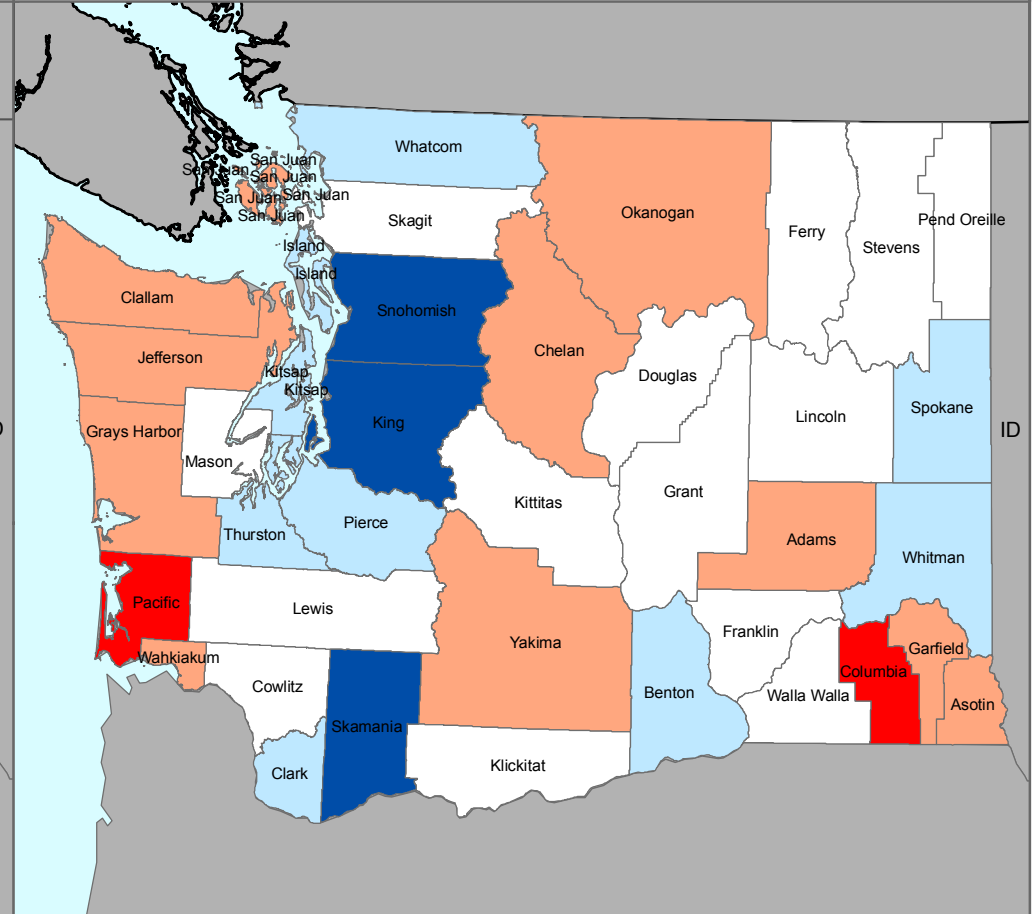

Social Vulnerability to Environmental Hazards State of Washington

County Comparison Within the Nation

County Comparison within the State

0 25 50 100 Miles

National Quantiles

0 25 50 100 Miles

State Quantiles