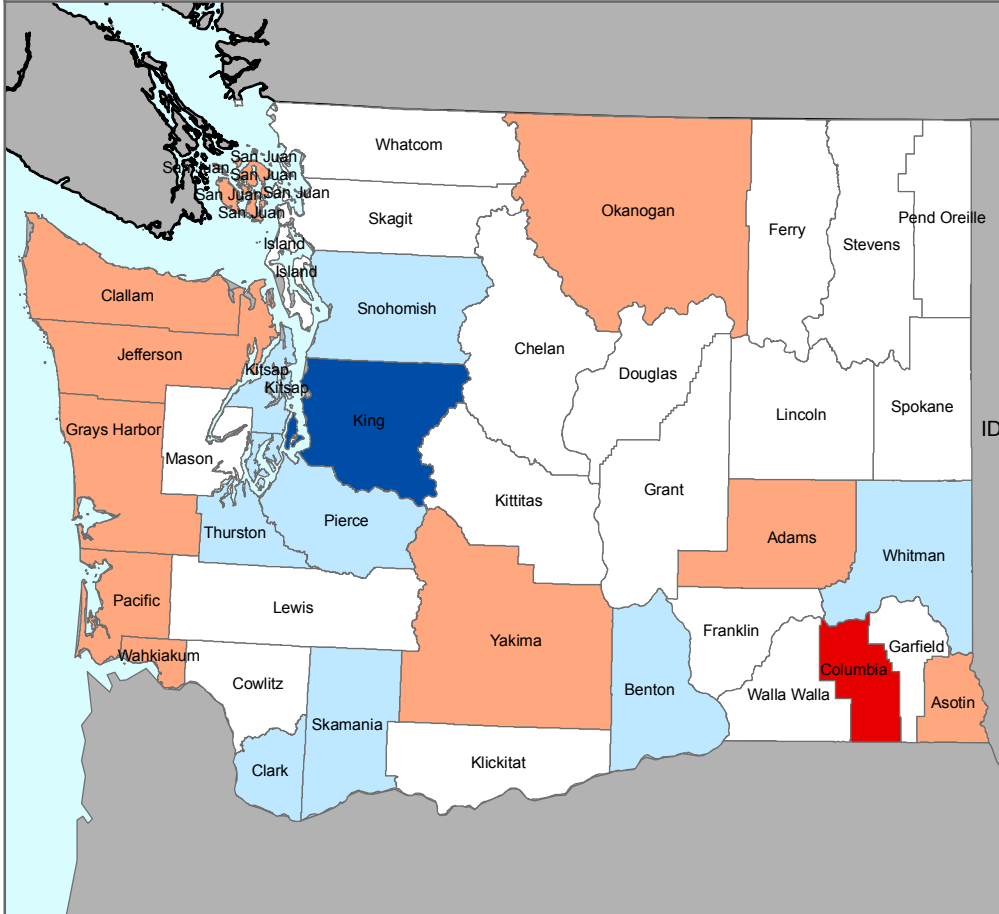

Social Vulnerability to Environmental Hazards State of Washington

County Comparison Within the Nation

County Comparison within the State

0 25 50 100 Miles

National Quantiles

0 25 50 100 Miles

State Quantiles