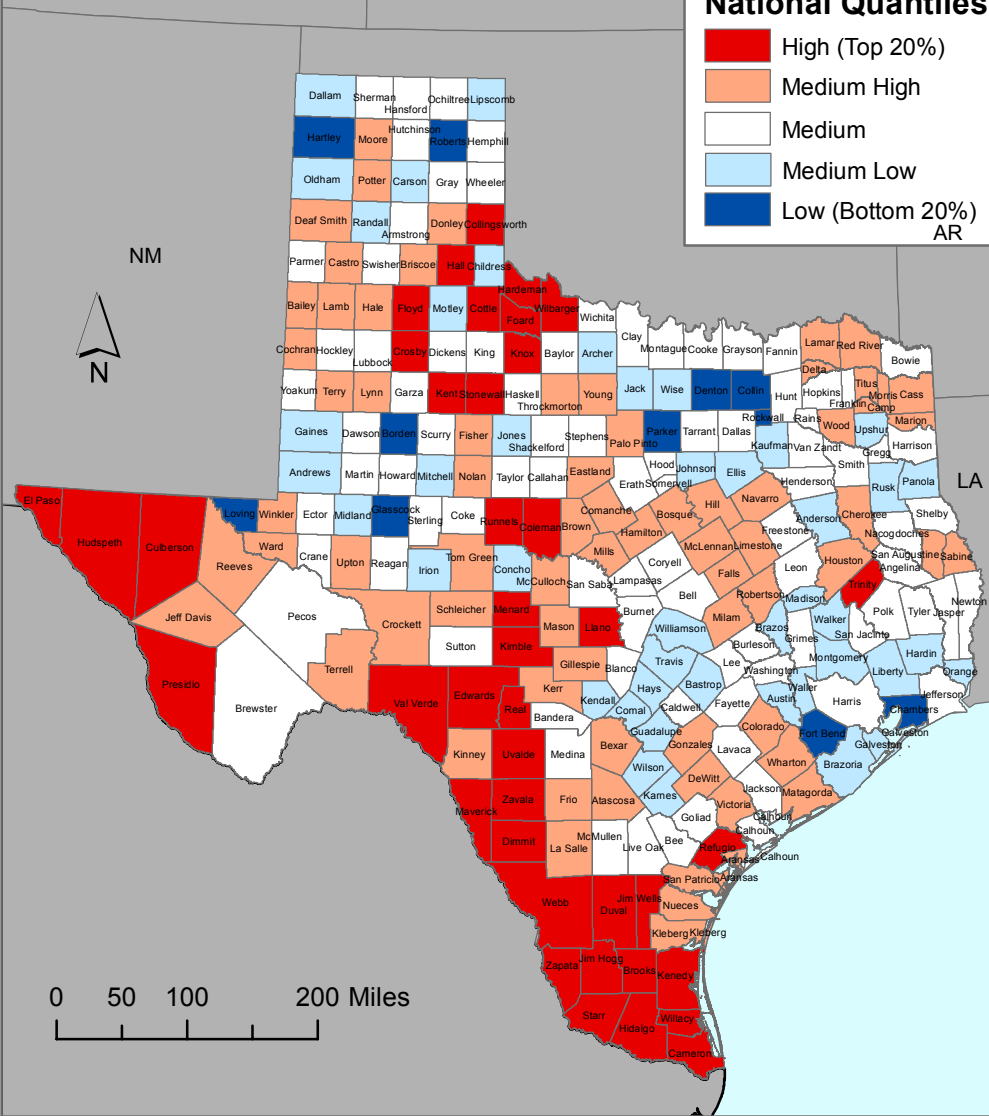

Social Vulnerability to Environmental Hazards

State of Texas

County Comparison Within the Nation

County Comparison Within the State

National Quantiles

- High (Top 20%)
- Medium High
- Medium
- Medium Low
- Low (Bottom 20%)

State Quantiles

- High (Top 20%)
- Medium High
- Medium
- Medium Low
- Low (Bottom 20%)

0 50 100 200 Miles

0 50 100 200 Miles