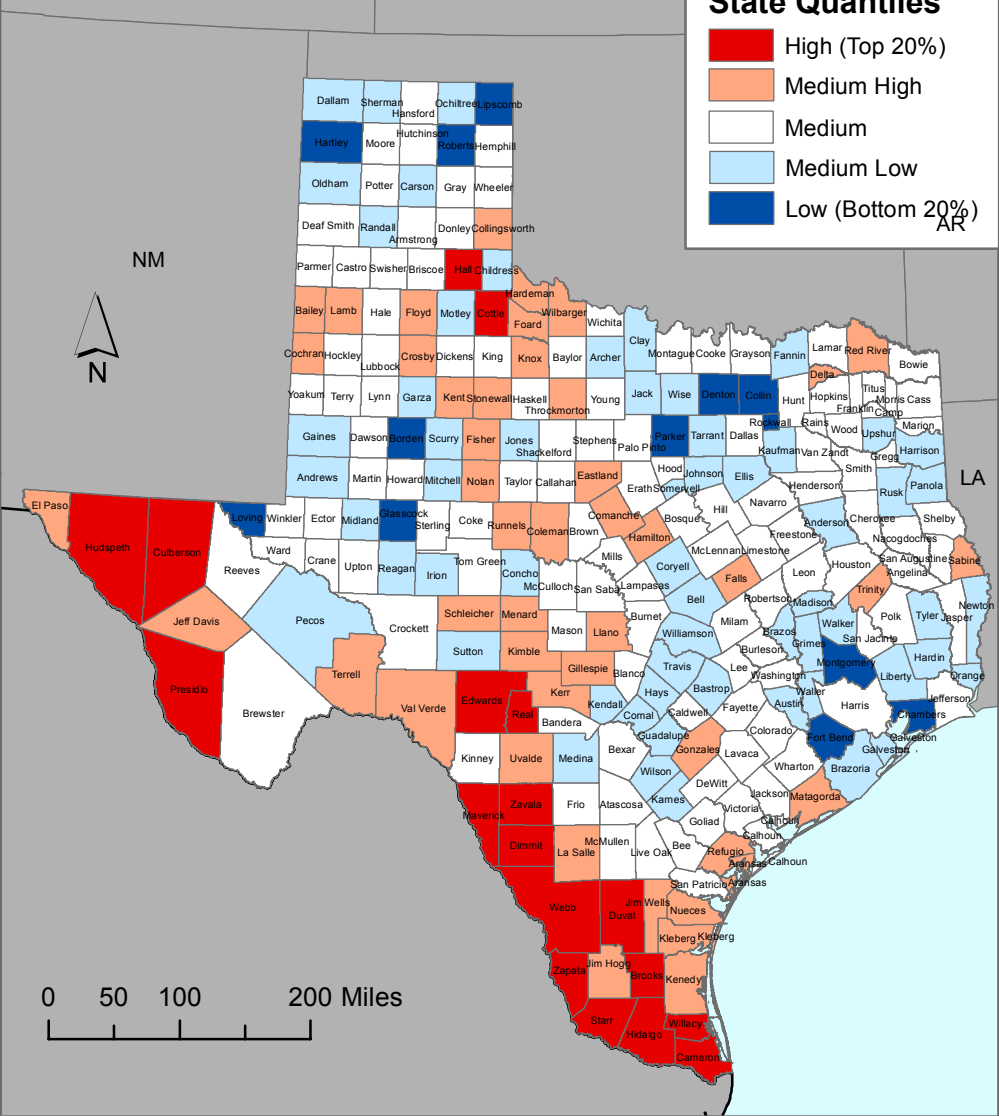

Social Vulnerability to Environmental Hazards

State of Texas

County Comparison Within the Nation

County Comparison Within the State

National Quantiles

- High (Top 20%)
- Medium High
- Medium
- Medium Low
- Low (Bottom 20%)

State Quantiles

- High (Top 20%)
- Medium High
- Medium
- Medium Low
- Low (Bottom 20%)

0 50 100 200 Miles

0 50 100 200 Miles