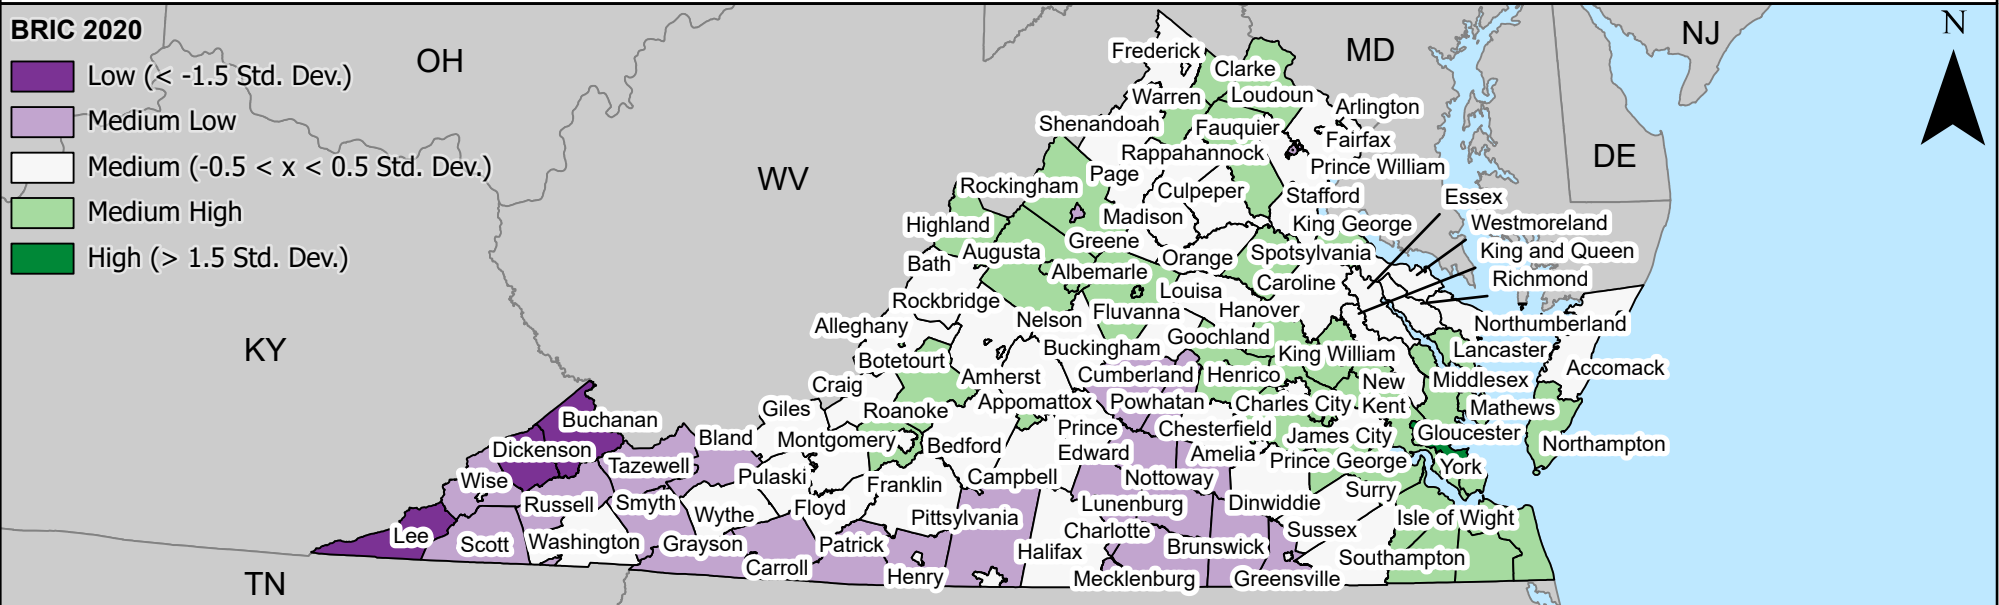

Community Resilience (2020) State of Virginia

**Hazards Vulnerability &
Resilience Institute**
UNIVERSITY OF SOUTH CAROLINA

County Comparison within the Nation

County Comparison within the State