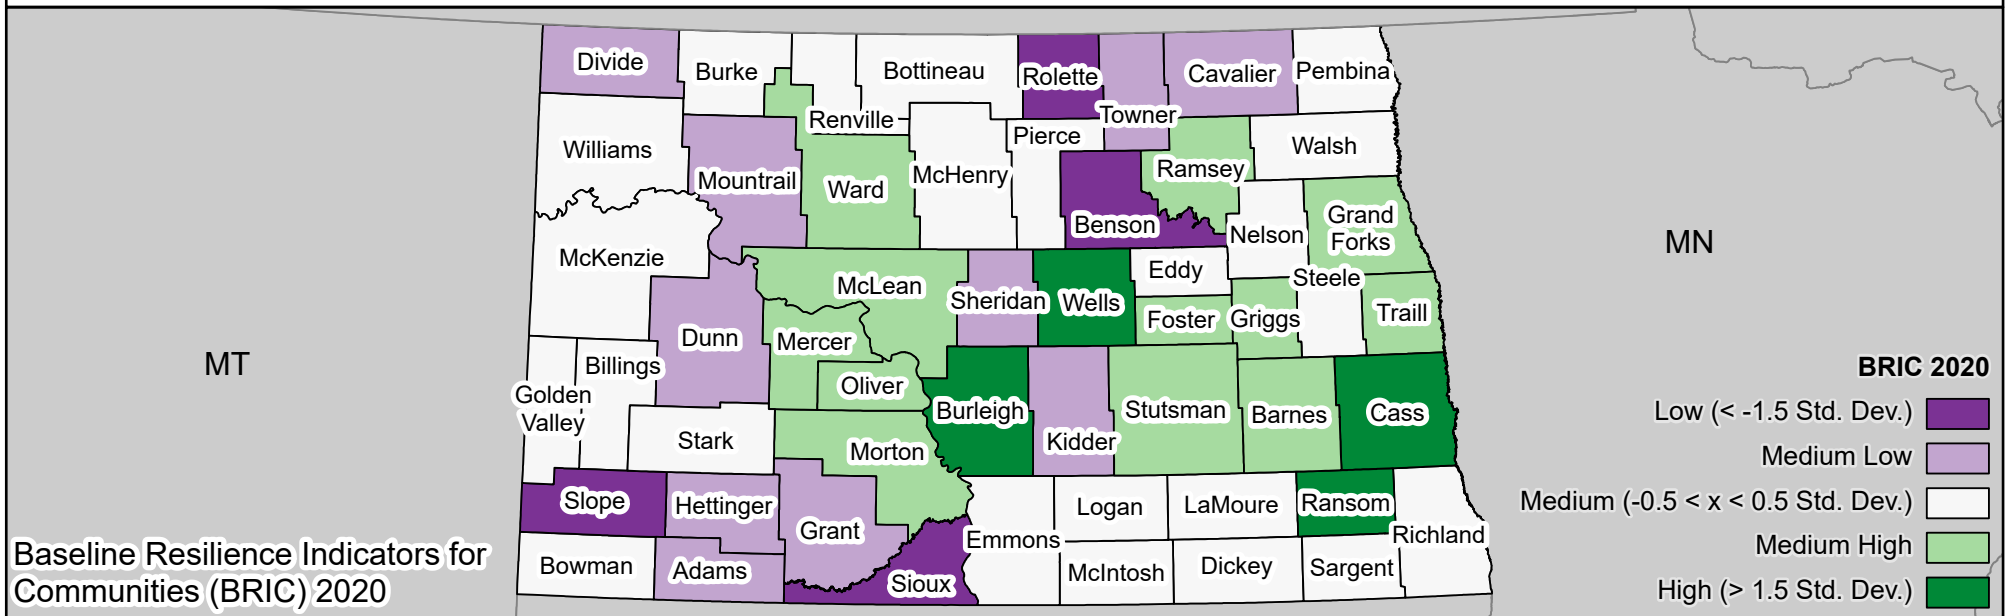

Community Resilience (2020) State of North Dakota

**Hazards Vulnerability &
Resilience Institute**
UNIVERSITY OF SOUTH CAROLINA

County Comparison within the Nation

County Comparison within the State

Baseline Resilience Indicators for
Communities (BRIC) 2020