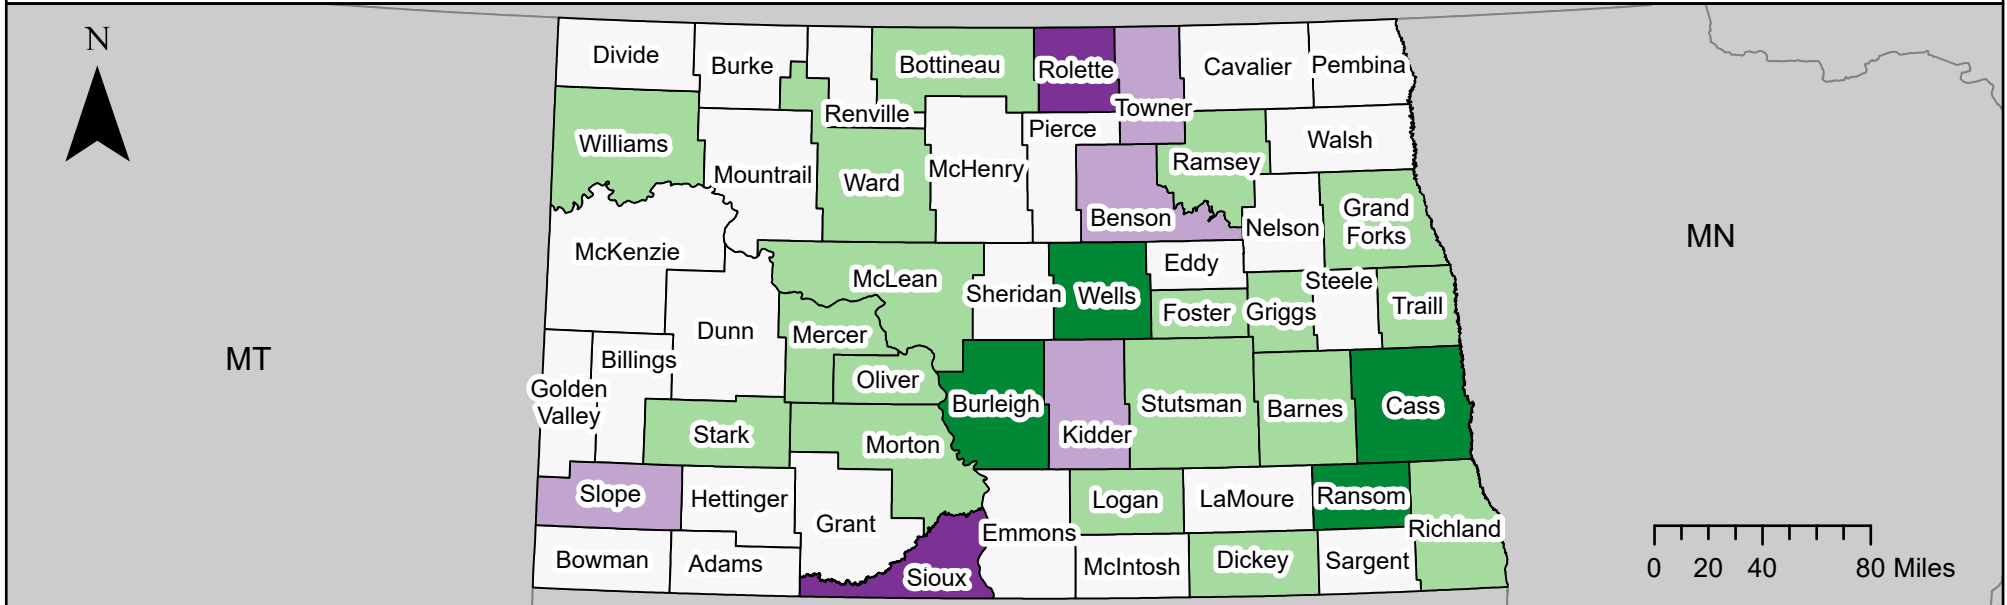

Community Resilience (2020) State of North Dakota

**Hazards Vulnerability &
Resilience Institute**
UNIVERSITY OF SOUTH CAROLINA

County Comparison within the Nation

County Comparison within the State

Baseline Resilience Indicators for
Communities (BRIC) 2020