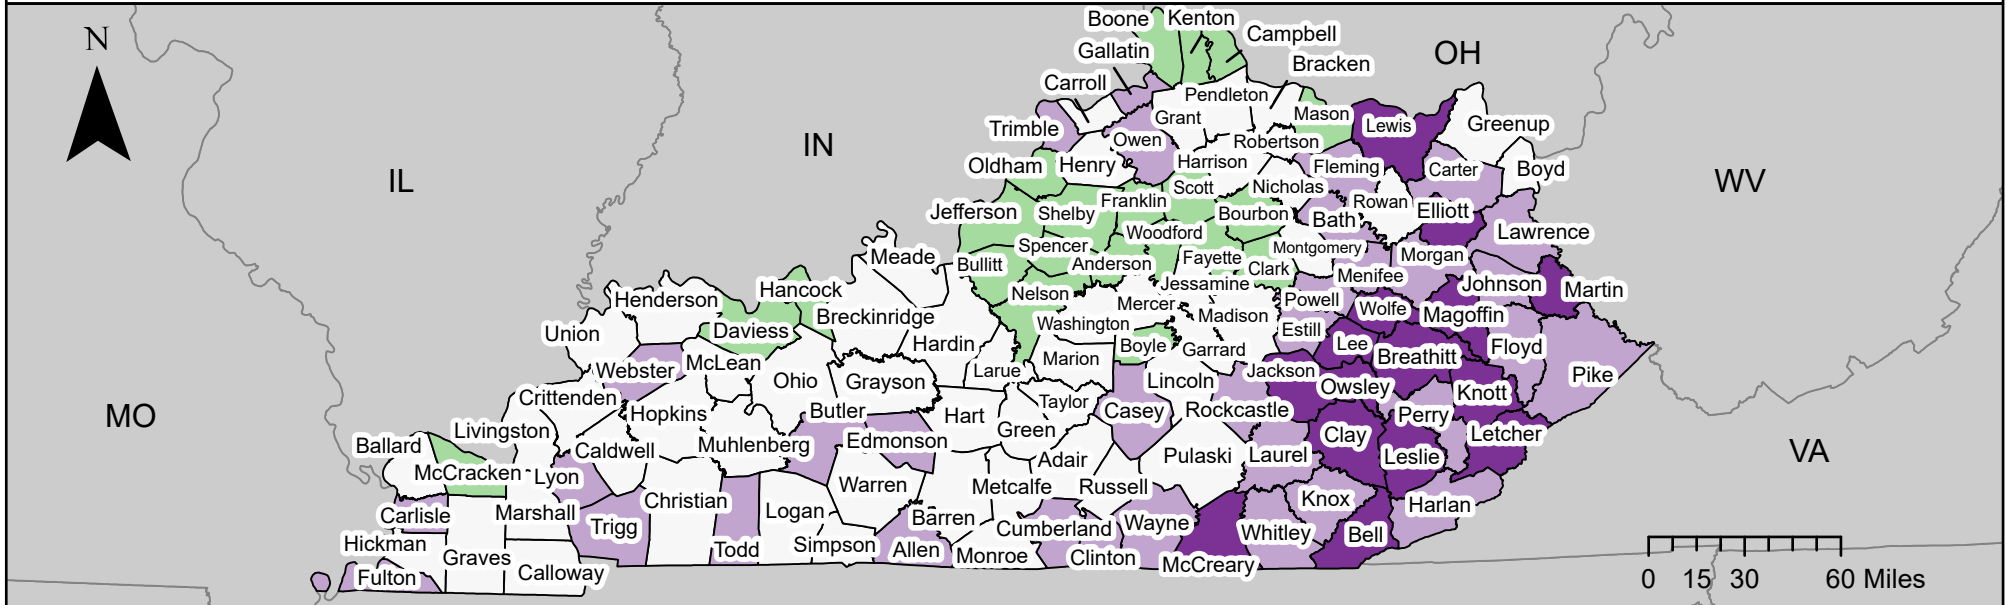

Community Resilience (2020) State of Kentucky

**Hazards Vulnerability &
Resilience Institute**
UNIVERSITY OF SOUTH CAROLINA

County Comparison within the Nation

County Comparison within the State

Baseline Resilience Indicators for Communities (BRIC) 2020