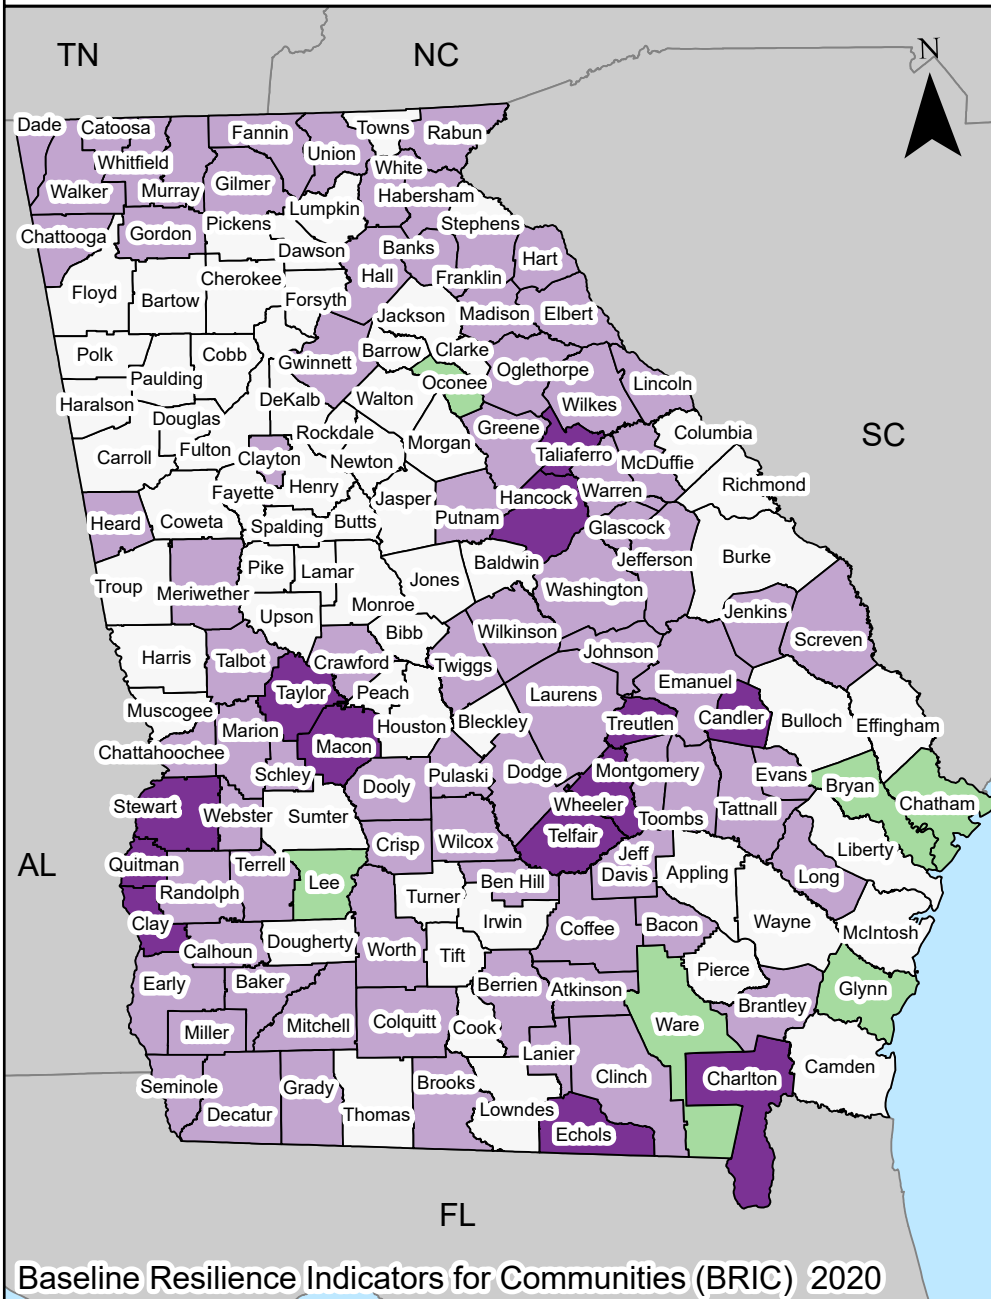

Community Resilience (2020) State of Georgia

**Hazards Vulnerability &
Resilience Institute**

UNIVERSITY OF SOUTH CAROLINA

County Comparison within the Nation

Baseline Resilience Indicators for Communities (BRIC) 2020

County Comparison within the State