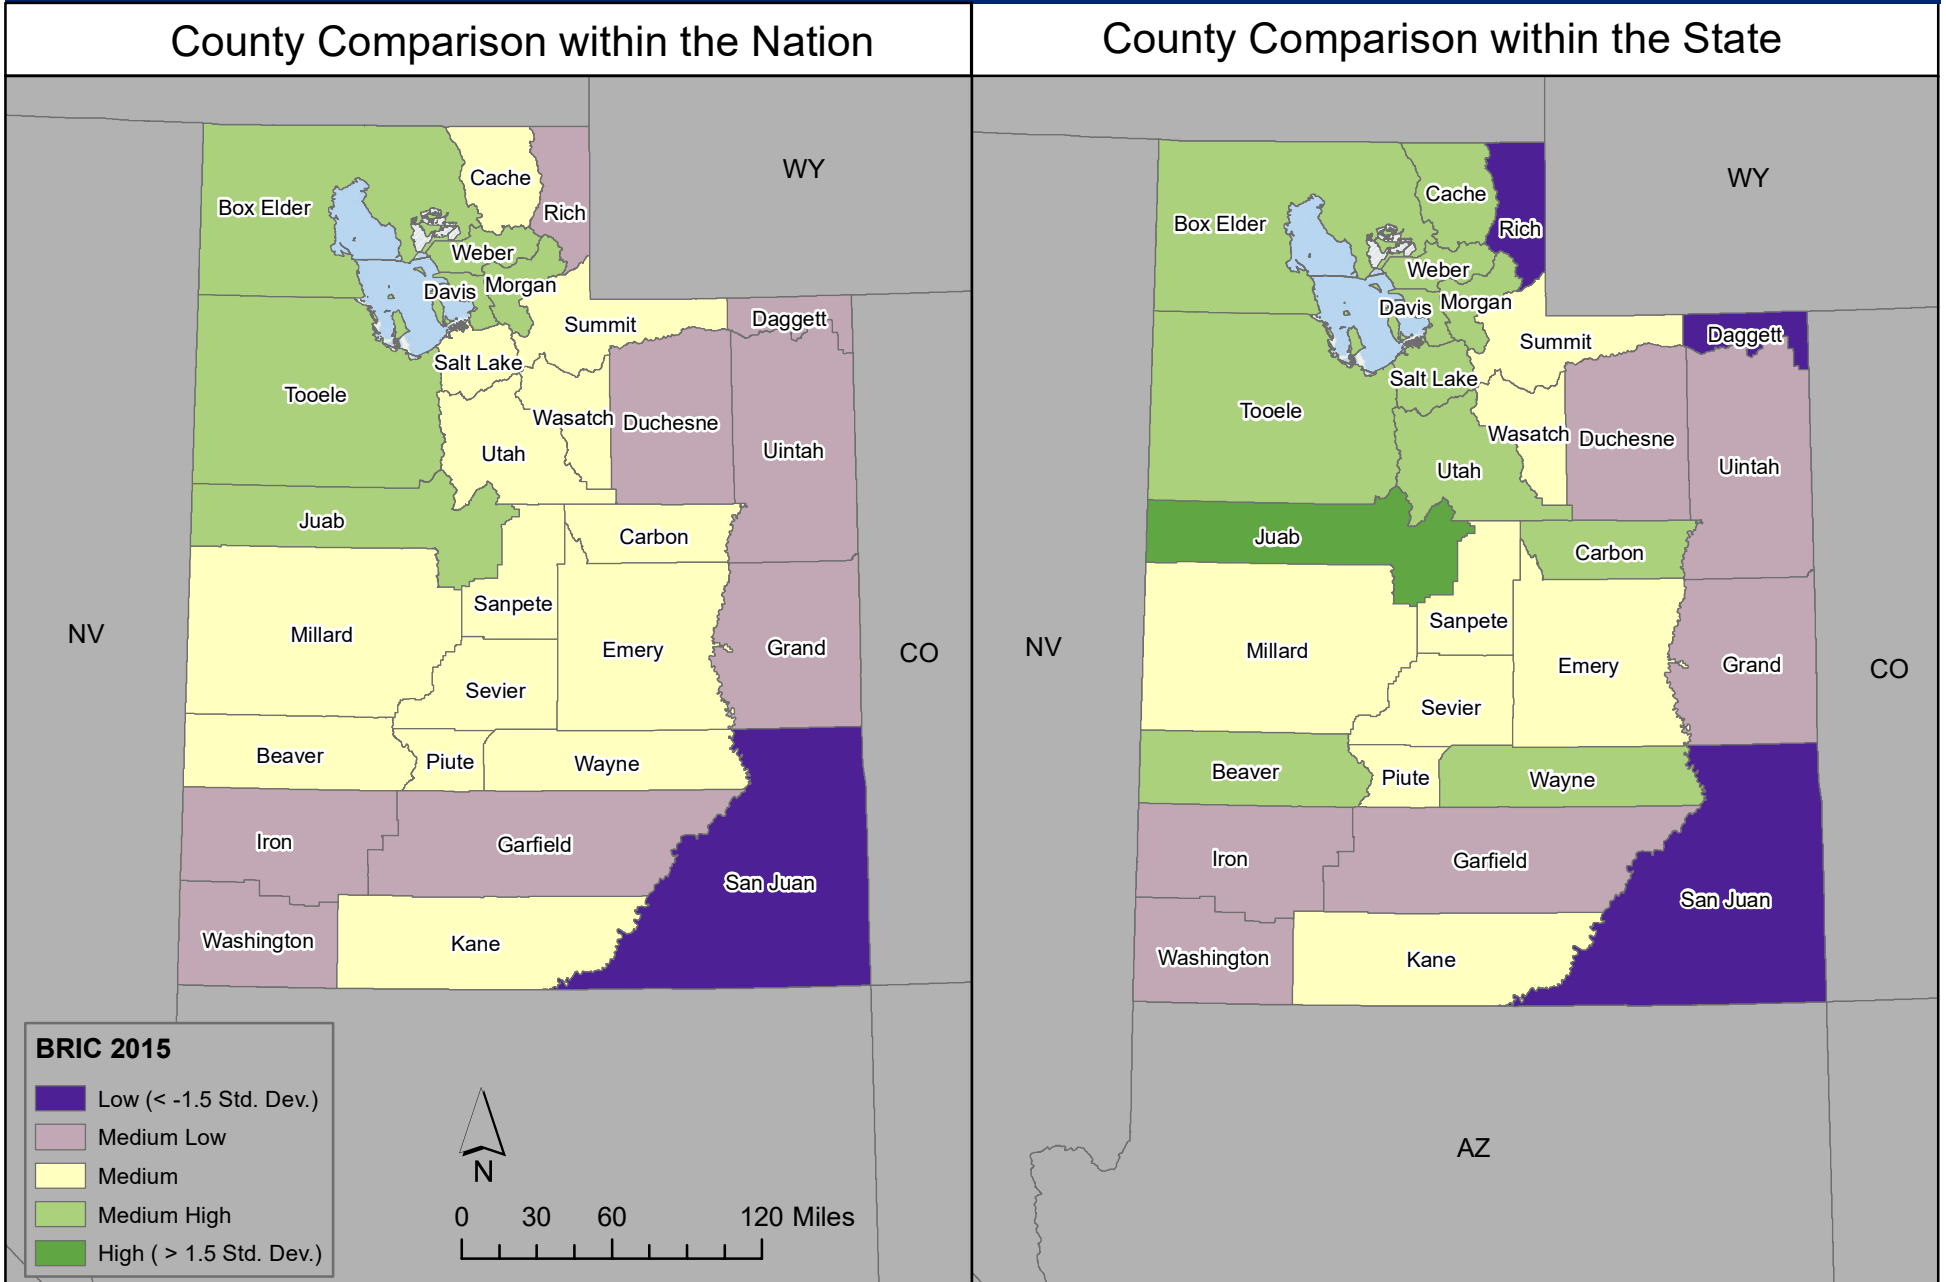

Community Resilience State of Utah

Baseline Resilience Indicators for Communities (BRIC) 2015