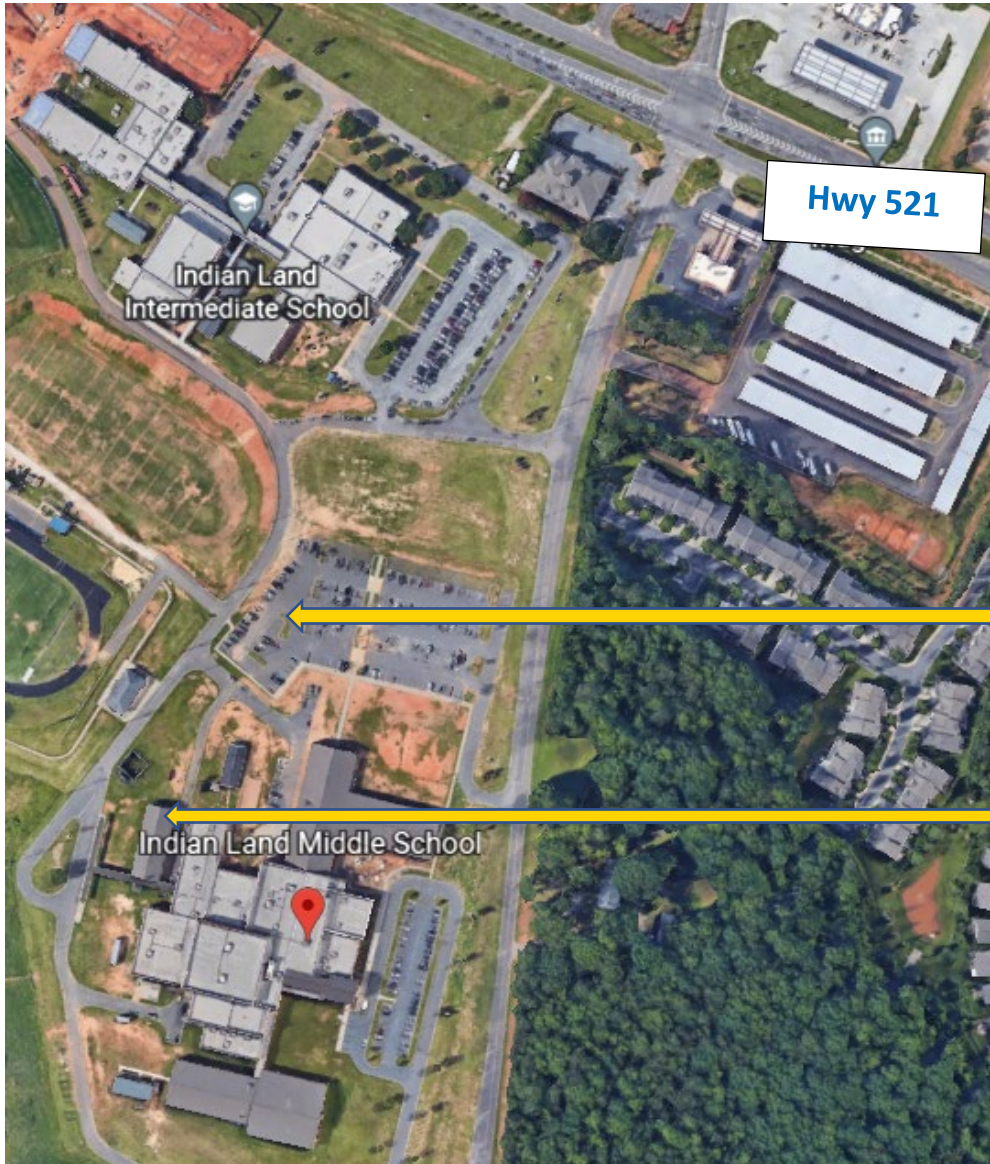

Indian Land Location

Site Location:

Indian Land Middle School
8063 River Road
Indian Land, SC 29707

Web address:

sc.edu/lancaster/indianland

Indian Land Location Parking

Indian Land Middle School