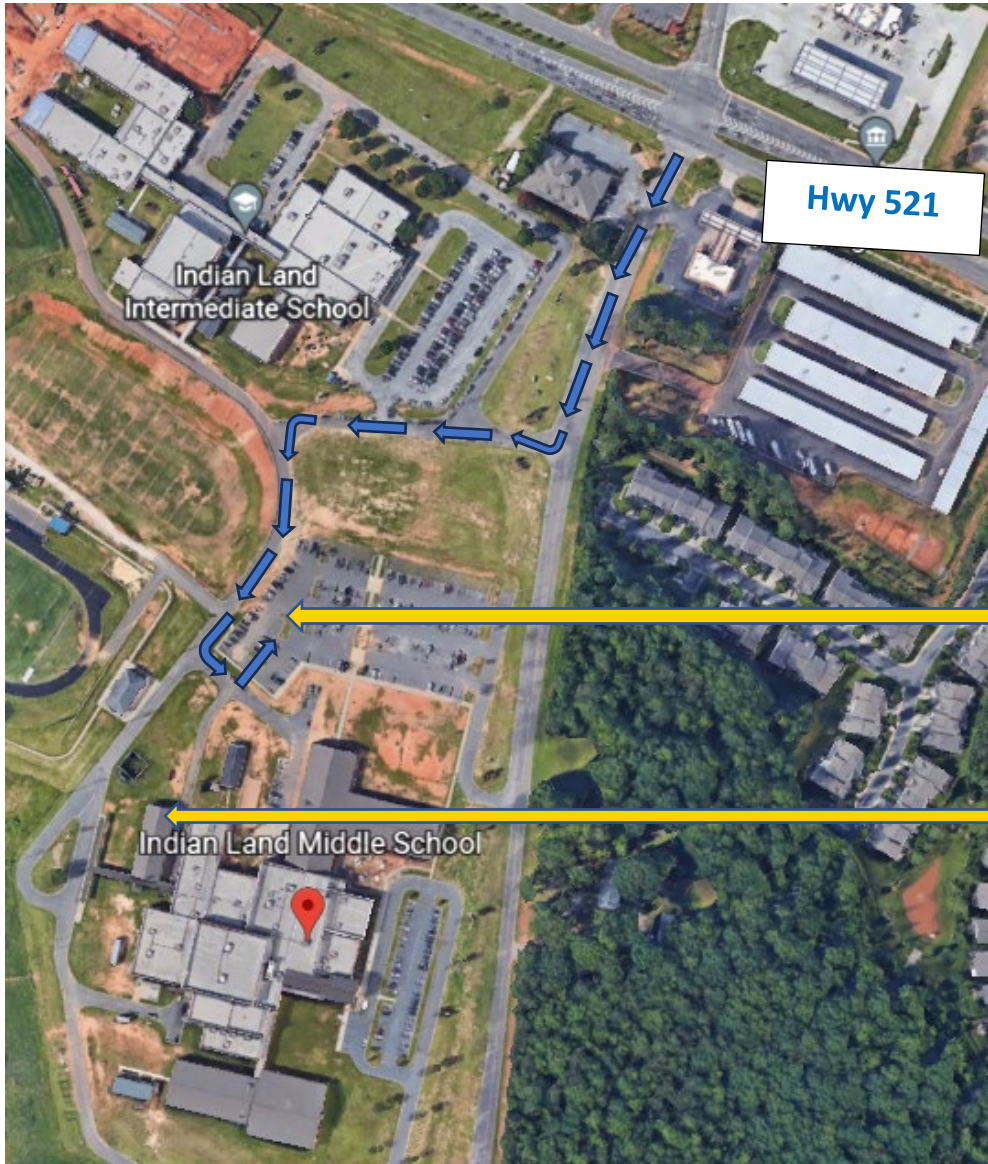

# Indian Land Location

Site Location:

Indian Land Middle School

8063 River Road

Indian Land, SC 29707

Web address:

[sc.edu/lancaster/indianland](http://sc.edu/lancaster/indianland)

Indian Land Location Parking